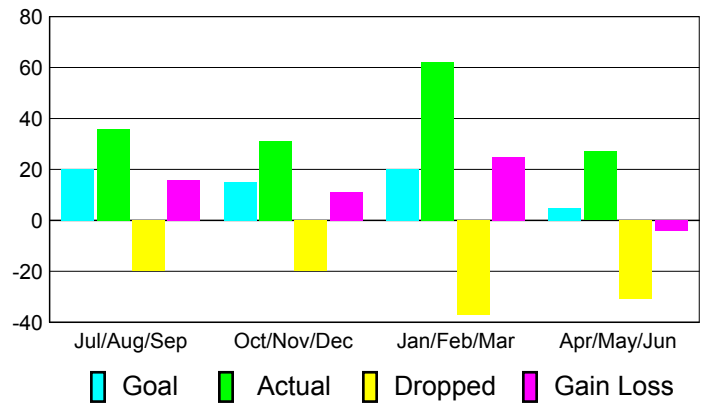

### YTD Status Quo Clubs 2010-2011

Status Quo Clubs Compared to Status Quo Members

## MEMBERSHIP

**Membership Results**  
2010-2011

**Membership**  
2009-2010

Month	Net Memb Goal	Actual New Memb	Actual Dropped Memb	Gain/Loss of Memb	Gain/Loss of Memb
Jul/Aug/Sep	20	36	-20	16	10
Oct/Nov/Dec	15	31	-20	11	-1
Jan/Feb/Mar	20	62	-37	25	9
Apr/May/Jun	5	27	-31	-4	24
<b>Totals</b>	<b>60</b>	<b>156</b>	<b>-108</b>	<b>48</b>	<b>42</b>

### Membership Results 2010-2011

Goal, New, Dropped, Gain/Loss

### Comparison of Membership Gain/Loss

Current Year Compared to the Previous Year