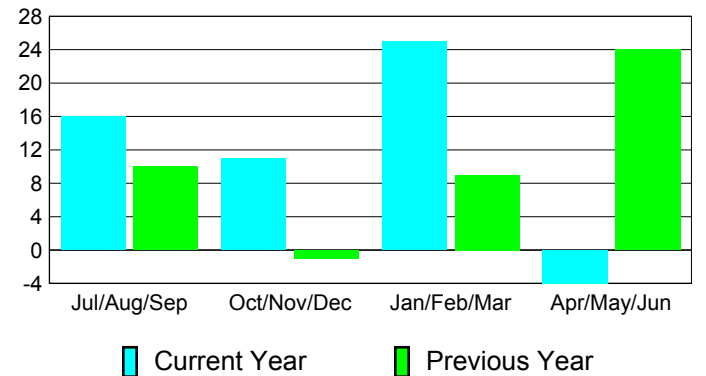

Gender Comparison 2010-2011

Jul/Aug/Sep

Oct/Nov/Dec

Jan/Feb/Mar

Apr/May/Jun

Male

Female